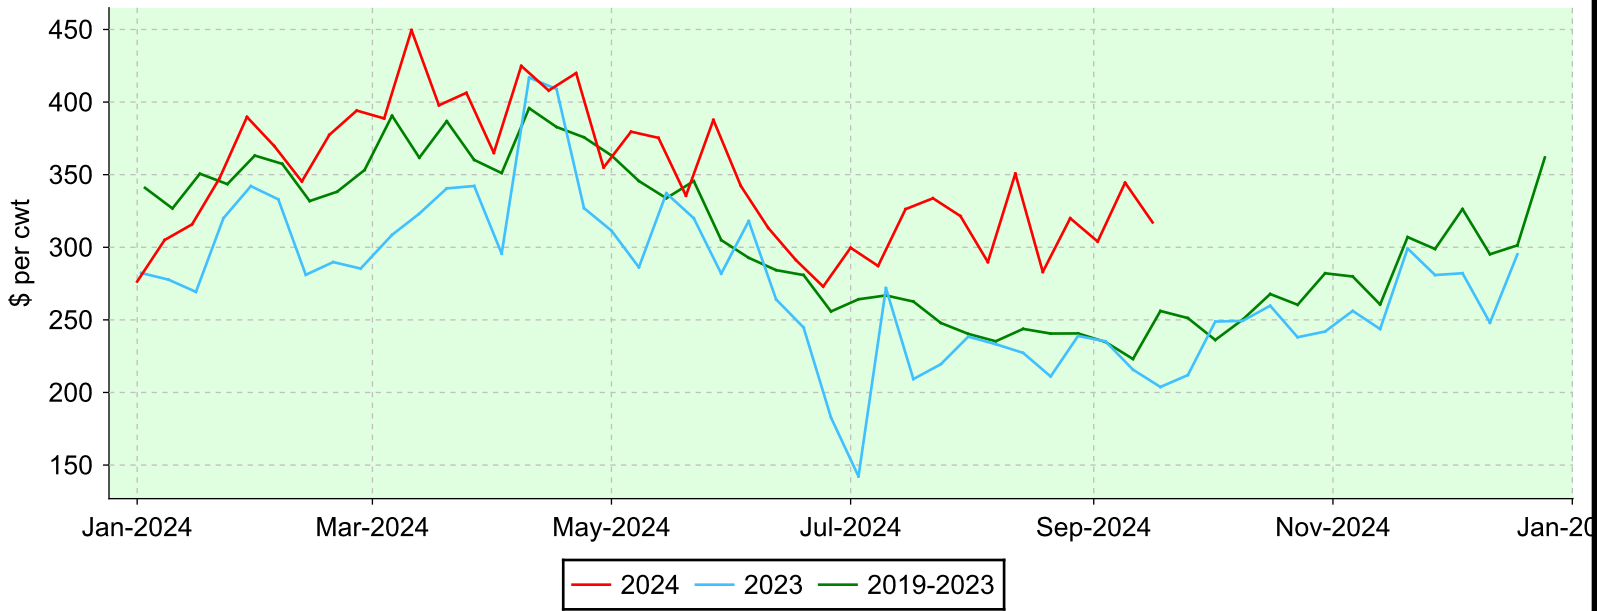

Lambs 50-64 lbs.

Embrun, Monday sales.

Average Price

Volume